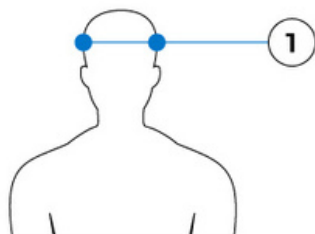

HOMME / MEN

TAILLE SIZE	XS	S	M	L	XL	XXL	3XL
1- TOUR DE POITRINE (cm) CHEST	82-88	88-94	95-100	100-106	106-112	112-118	118-124
2- TOUR DE TAILLE (cm) WAIST	63-69	69-75	75-81	81-87	87-93	93-99	99-105
3- TOUR DE HANCHES (cm) HIPS	78-84	84-90	90-96	96-102	102-108	108-114	114-120

FEMME / WOMEN

TAILLE SIZE	XS	S	M	L	XL	XXL
1- TOUR DE POITRINE (cm) CHEST	78-82	82-86	86-90	90-94	94-98	98-102
2- TOUR DE TAILLE (cm) WAIST	62-66	66-70	70-74	74-78	78-82	82-86
3- TOUR DE HANCHES (cm) HIPS	86-90	90-94	94-98	98-102	102-106	106-110

BOBS / BUCKET

1- CIRCONFERENCE (cm) CIRCUMFERENCE	55.8	56.8	57.7	58.7	59.6	60.6	61.5	62.5
TAILLE DE CASQUETTE (cm) CAP SIZE	← XS →		S	M	L	XL	← XXL →	

CASQUETTES / SNAPBACK CAP

9FIFTY

1- CIRCONFERENCE (cm) CIRCUMFERENCE	54.9	55.8	56.8	57.7	58.7	59.6	60.6	61.5
TAILLE DE CASQUETTE (cm) CAP SIZE	← S / M →				← M / L →			