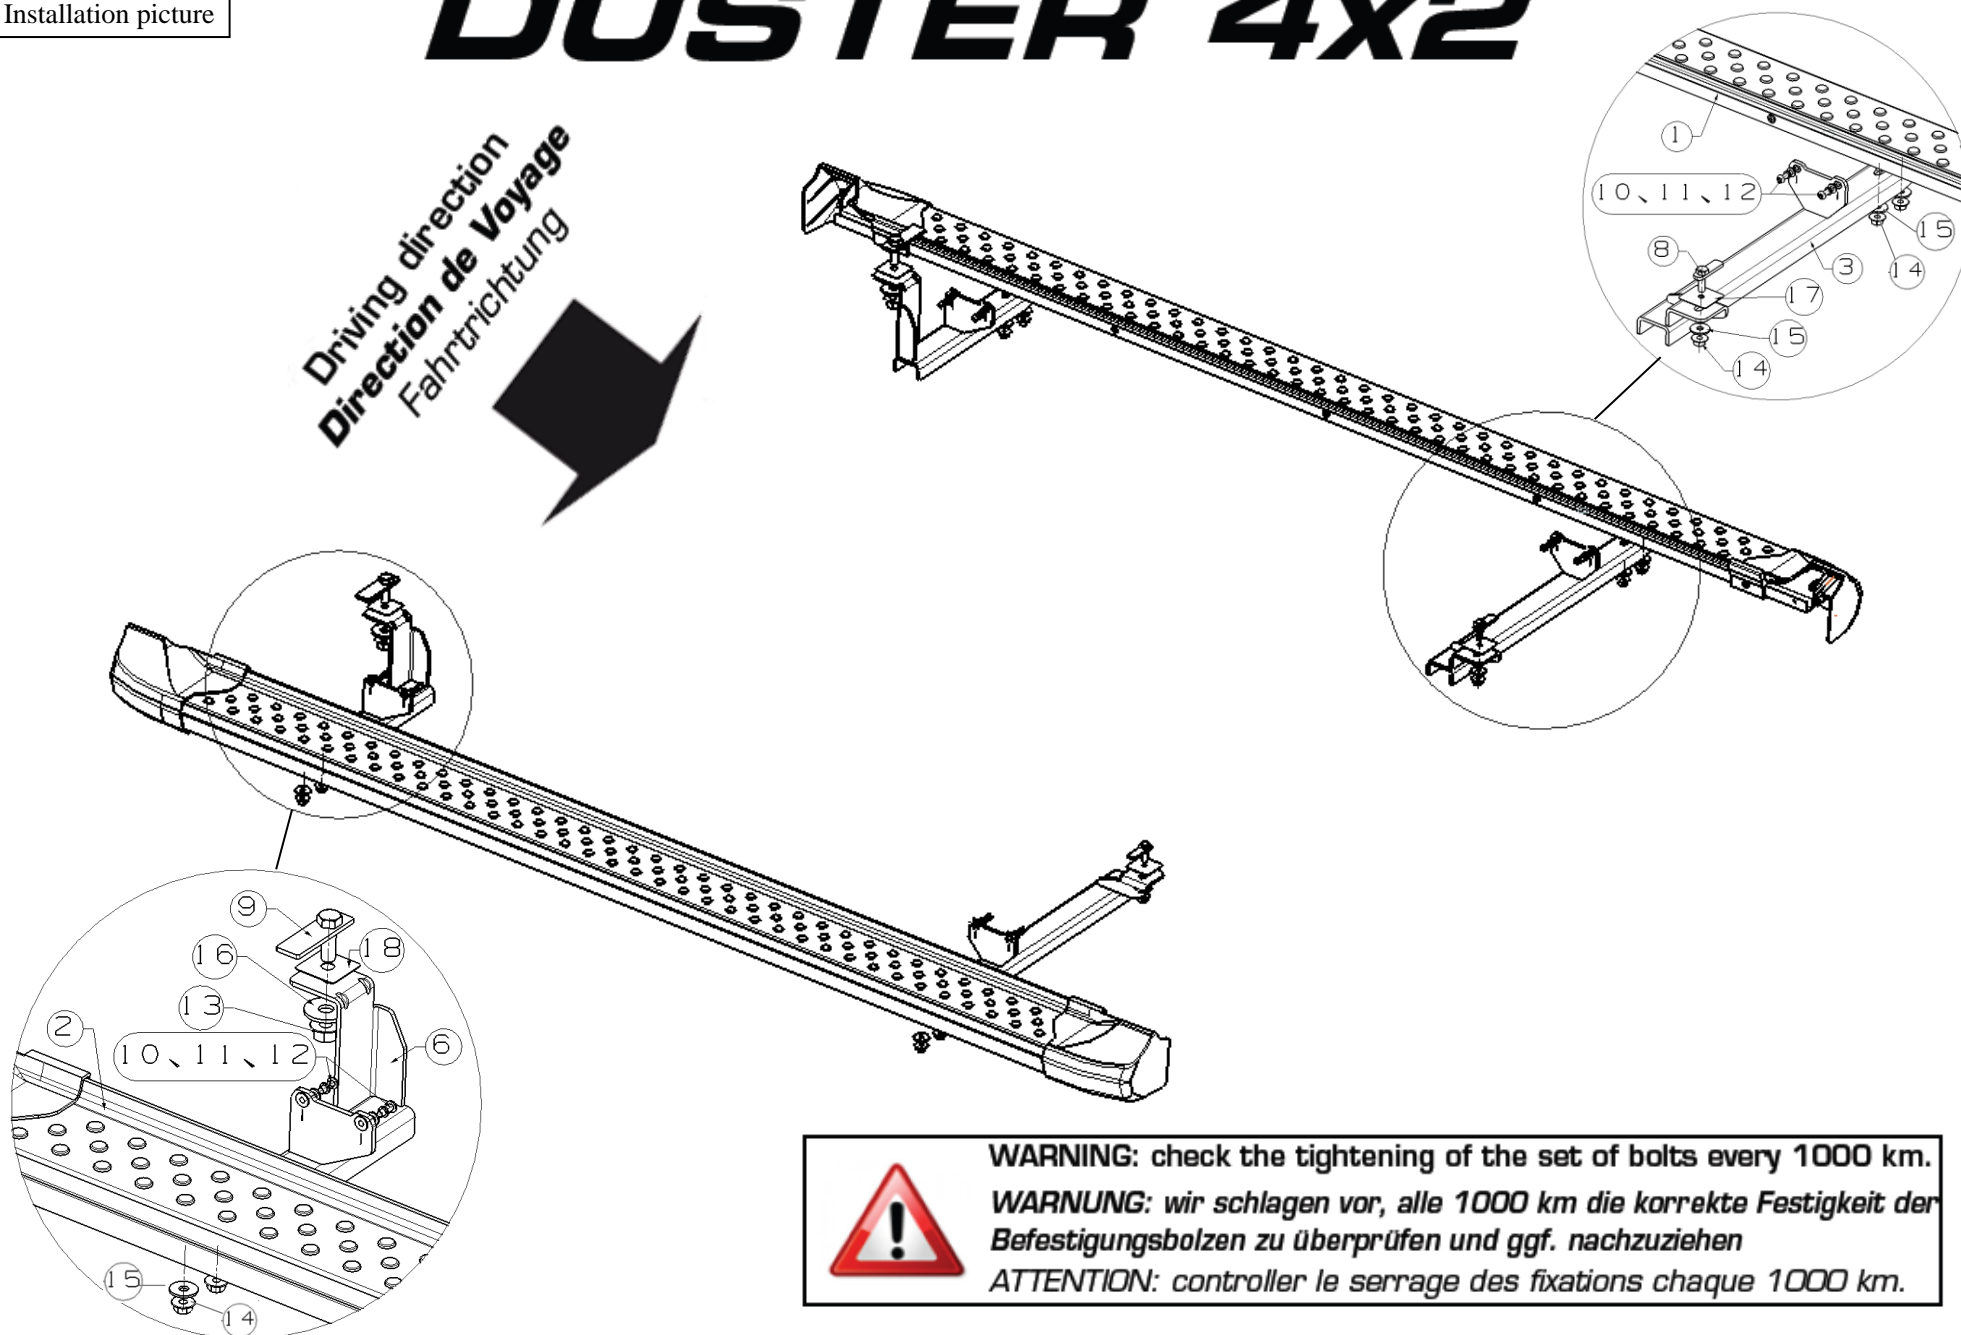

Installation picture

DUSTER 4x2

Driving direction
Direction de Voyage
Fahrtrichtung

WARNING: check the tightening of the set of bolts every 1000 km.

WARNUNG: wir schlagen vor, alle 1000 km die korrekte Festigkeit der Befestigungsbolzen zu überprüfen und ggf. nachzuziehen

ATTENTION: controller le serrage des fixations chaque 1000 km.